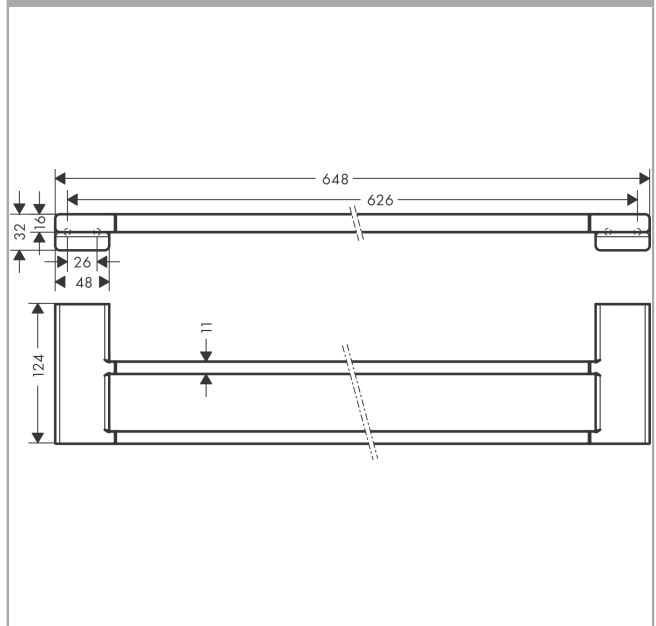

AddStoris
Double bath towel rail
 Surfaces: **Polished Gold Optic** Article Number: **41743990**

Description

product features

- wall-mounted
- material: metal
- material holder: metal
- length: 648 mm
- with mounting material
- concealed fastening
- drilling distance: 626 mm
- diameter drill hole: 6 mm

Design awards

reddot winner 2021

Product image

Scale drawing

AddStoris

Double bath towel rail

Surfaces: **Polished Gold Optic**

Article Number: **41743990**

Exploded Drawing

Year of production: >04/21

AddStoris
Double bath towel rail
 Surfaces: **Polished Gold Optic** Article Number: **41743990**

Spare part list

Year of production: >04/21

Pos.	Description	Article Number	Price	PU
1	mounting set	40915000	-	1