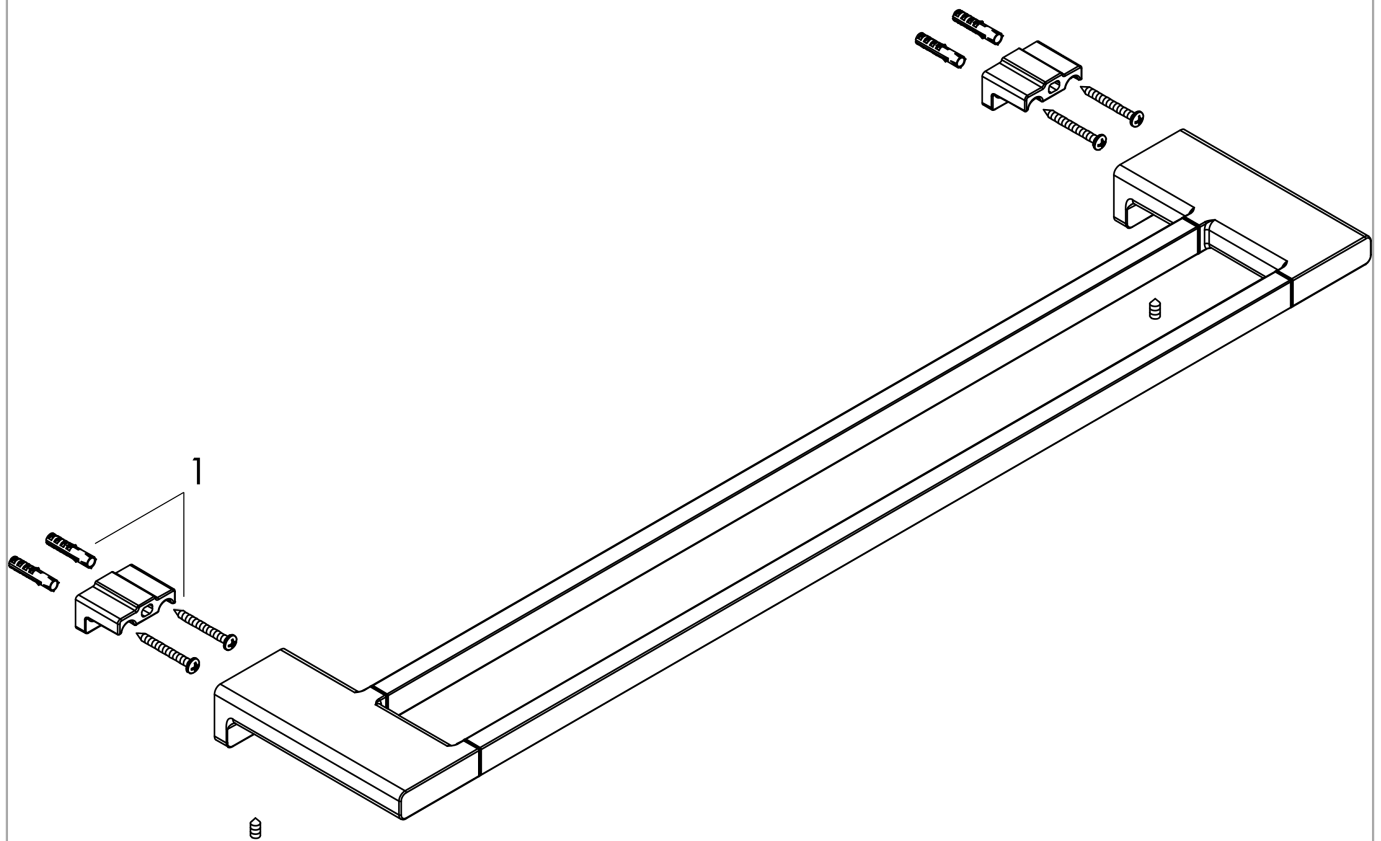

AddStoris
Double bath towel rail
 Surfaces: **Polished Gold Optic** Article Number: **41743990**

Description

product features

- wall-mounted
- material: metal
- material holder: metal
- length: 648 mm
- with mounting material
- concealed fastening
- drilling distance: 626 mm
- diameter drill hole: 6 mm

Design awards

reddot winner 2021

Product image

Scale drawing

AddStoris

Double bath towel rail

Surfaces: **Polished Gold Optic**

Article Number: **41743990**

Exploded Drawing

Year of production: >04/21

AddStoris
Double bath towel rail
 Surfaces: **Polished Gold Optic** Article Number: **41743990**

Spare part list

Year of production: >04/21

Pos.	Description	Article Number	Price	PU
1	mounting set	40915000	-	1